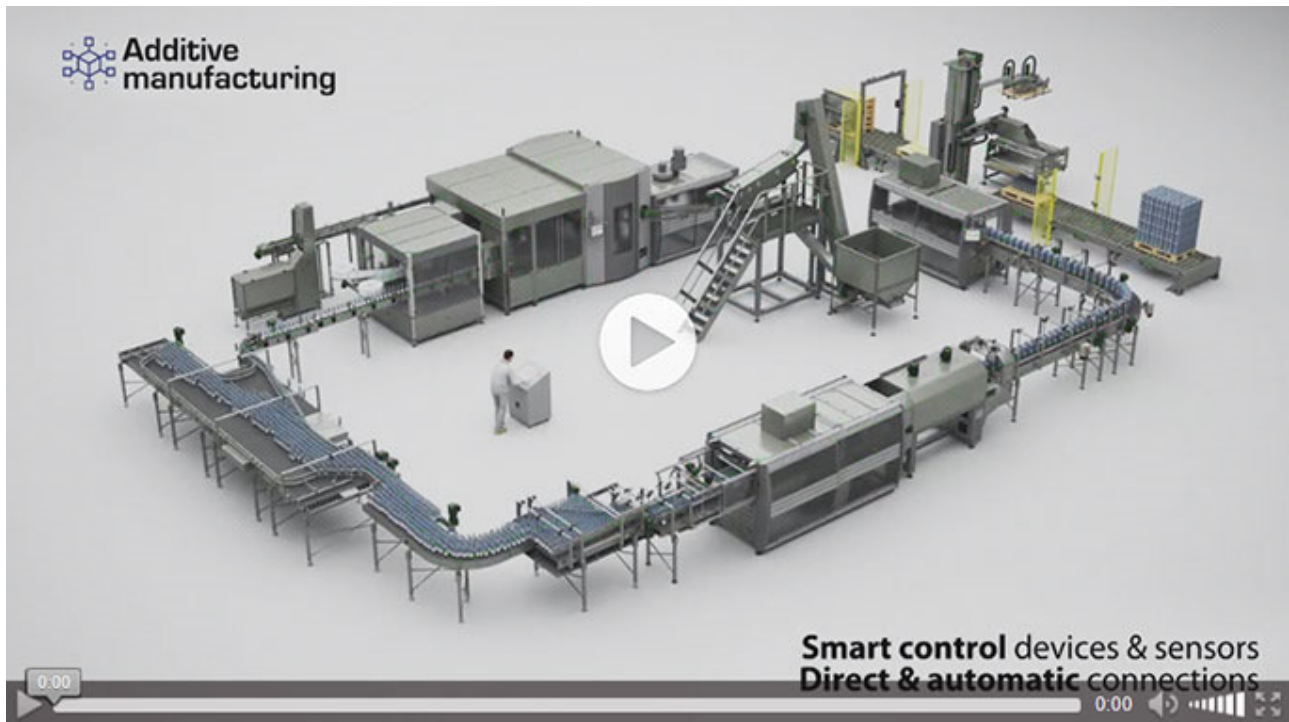

Are you looking for a bottling and packaging line which is:

- flexible, efficient, eco-friendly and competitive?
- easily manageable?
- simple to monitor?
- with machines which communicate and interact with each other?

Discover the Smart Factory created by SMI

Watch the video about the line solution which meets all Industry 4.0 principles and stands out for:

- its use of the latest manufacturing technologies, like the machines from the **ERGON series**, which ensure a flexible, ergonomic and simple manufacturing system and guarantee close interaction between machine and operator (**Smart Factory System**);
- the use of digital control and management systems, which ensure remote control, continuous line monitoring and data collection. This aims at introducing corrective actions, planning maintenance and improving the production cycle;
- the employment of manufacturing solutions, able to ensure more energy savings, higher production efficiency and waste reduction.