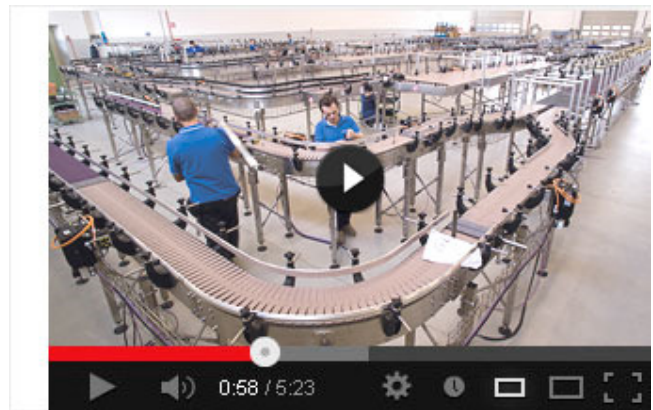

**DISCOVER SMI'S
NEW CORPORATE
VIDEO**

SMI designs and manufactures bottling and packaging systems featuring high-tech content and innovative energy-saving solutions.

The new, suggestive **SMI's corporate video** brings on stage the wide range of products made in the company's new headquarter, a unique example of low environmental impact buildings and assembly facilities covering an area of over 65,000 m².